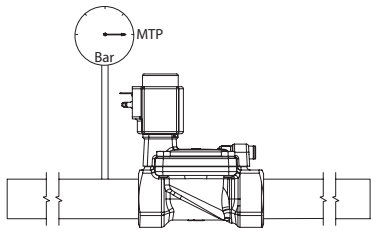

Installation guide

Solenoid valve

Type EV220B 15 - EV220B 50

UK
CA

032R9329

032R9329

Info for UK customers only: Danfoss Ltd, Oxford Road, UB9 4LH Denham, UK

15

DN	MWP		Max. test pressure PT	
	[bar]	[psi]	[bar]	[psi]
15 - 20	15.5	225	23.25	338
25 - 50	12.4	180	18.6	270

EN 60730-2-8

Visit www.products.danfoss.com for further technical data