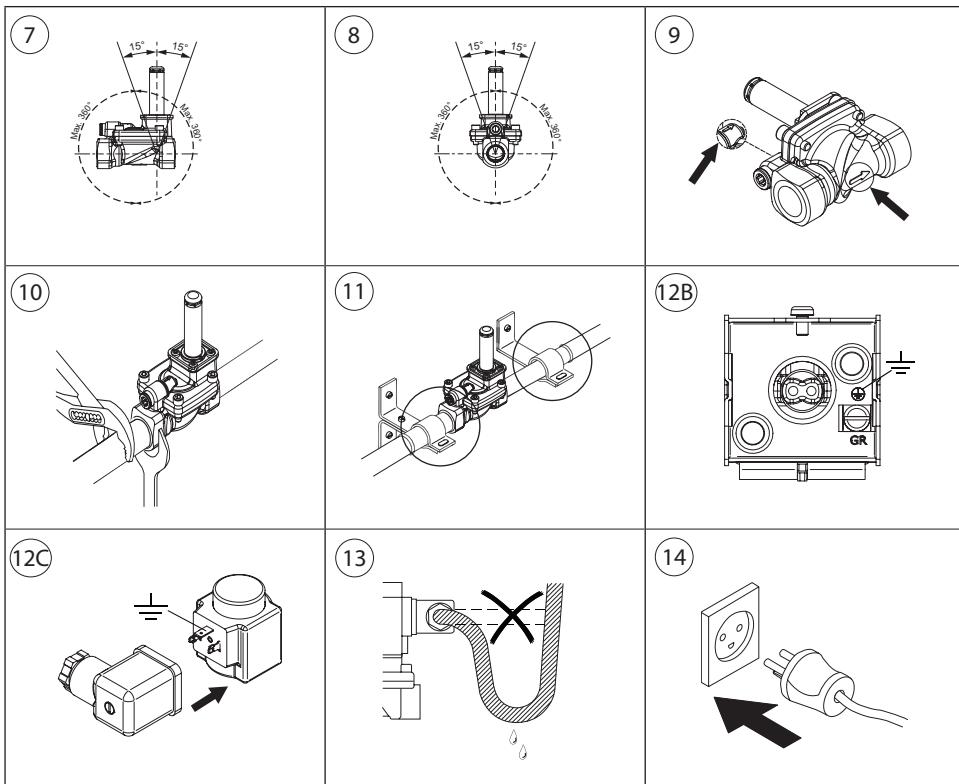

Installation guide

Solenoid valve

Type EV220B 15 - EV220B 50

UK
CA

032R9329

032R9329

Info for UK customers only: Danfoss Ltd, Oxford Road, UB9 4LH Denham, UK

15

DN	MWP		Max. test pressure PT	
	[bar]	[psi]	[bar]	[psi]
15 - 20	15.5	225	23.25	338
25 - 50	12.4	180	18.6	270

EN 60730-2-8

Visit www.products.danfoss.com for further technical data