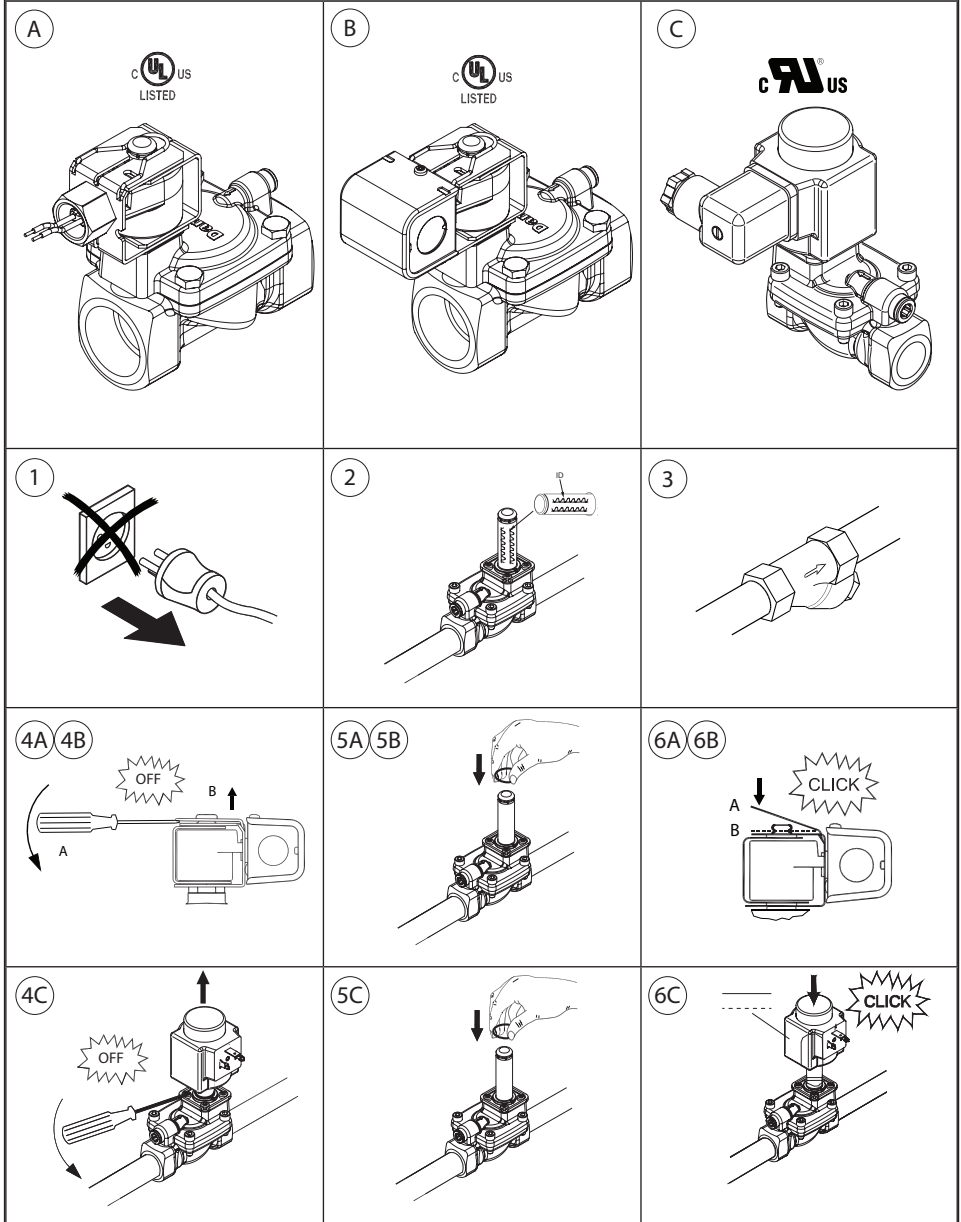

Installation guide

Solenoid valve

Type EV220B 15 - EV220B 50

UK
CA

032R9329

032R9329

Info for UK customers only: Danfoss Ltd, Oxford Road, UB9 4LH Denham, UK

15

DN	MWP		Max. test pressure PT	
	[bar]	[psi]	[bar]	[psi]
15 - 20	15.5	225	23.25	338
25 - 50	12.4	180	18.6	270

EN 60730-2-8

Visit www.products.danfoss.com for further technical data